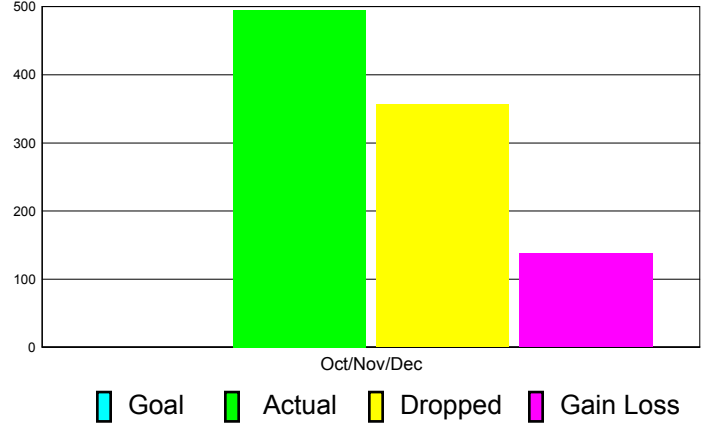

Membership Results 2011-2012

Goal, New, Dropped, Gain/Loss