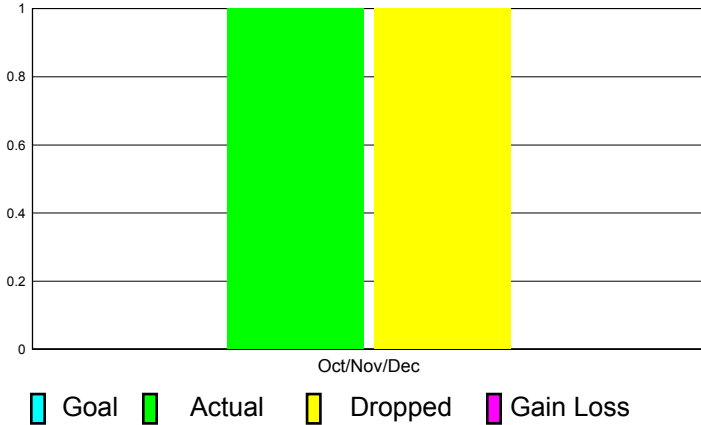

GMT Reports for District (or Undistricted) **District 300C3**

GMT: PEI-JEN CHEN

Location: REP OF CHINA

GMT CA: 5

CLUBS

**Club Results
2011-2012**

**Clubs
2010-2011**

Month	New Club Goal	Actual New Clubs	Actual Dropped Clubs	Gain/Loss of Clubs	Gain/Loss of Clubs
Oct/Nov/Dec	0	1	1	0	-1
Totals	0	1	1	0	-1

Club Results 2011-2012

Goal, New, Dropped, Gain/Loss

Comparison of Club Gain/Loss

Current Year Compared to the Previous Year

YTD Status Quo Clubs 2010-2011

Status Quo Clubs Compared to Status Quo Members

MEMBERSHIP