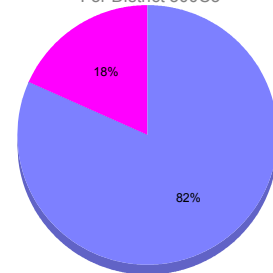

Membership Results 2011-2012

Goal, New, Dropped, Gain/Loss

Comparison of Membership Gain/Loss

Current Year Compared to the Previous Year

Gender Comparison 2010-2011

For District 300C3

Oct/Nov/Dec

■ Male ■ Female